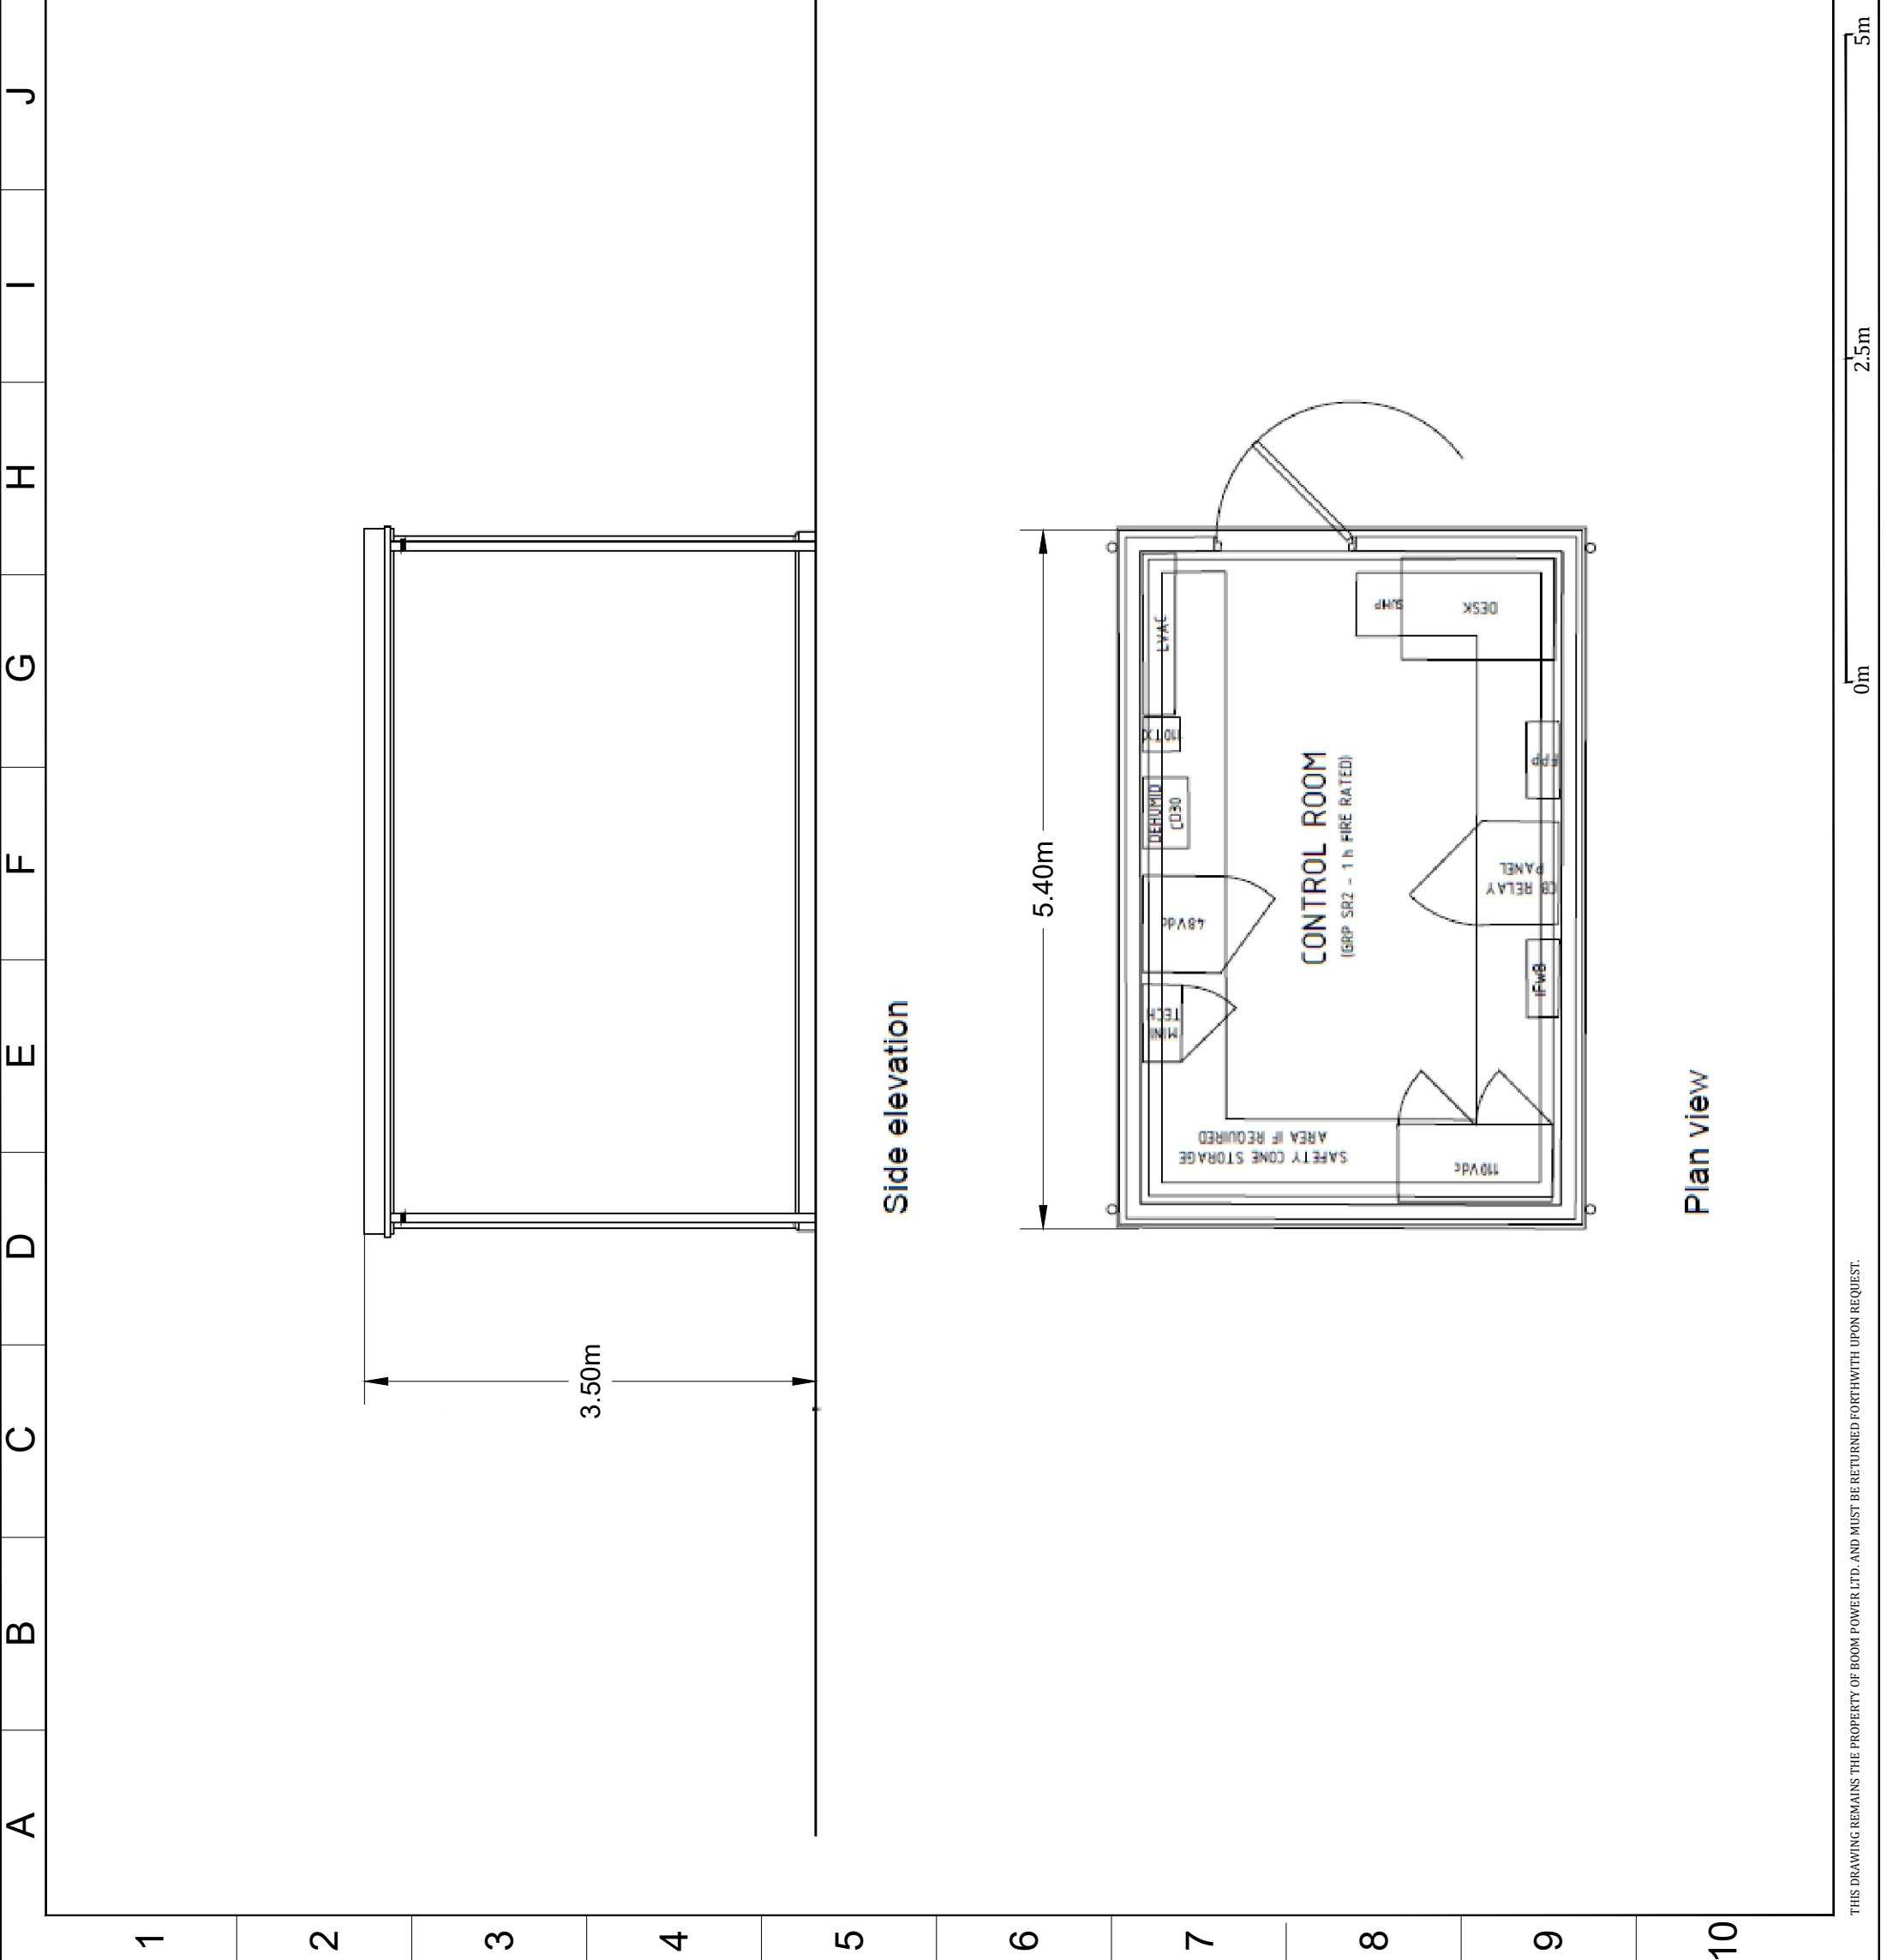

BATTERY STORAGE CONTROL SUBSTATION

Side elevation

Plan view

Boom Power Ltd. Address		Project Address	
Boom Power Ltd. Unit 5E Park Farm Chichester Road Arundel West Sussex BN18 0AG			
Drawing Information			
V No	Revision Note	By	Date
1.0	Initial Drawing	SH	08/11/2021
Drawing Information			
Scale	1:50 @ A3		
Stage	ISSUED FOR REVIEW		
Drawing Name	Battery Storage Control Substation		
Drawing Number	B209		
Designed By	Samuel Hogan		